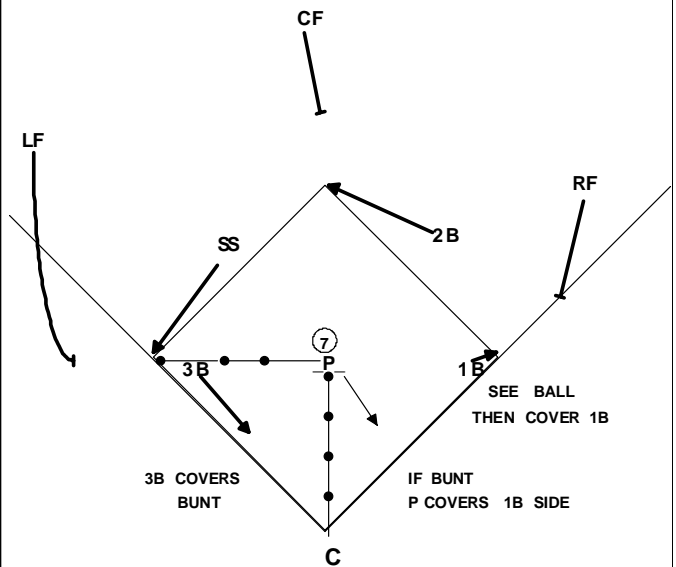

1ST & 3RD

BASIC PLAYS

(N) PLAY NUMBER

1B - FOLLOW RUNNER TOWARDS 2B

ON ② 2B CHECKS RUNNER AT 3B - GOING, CUT AND THROW HOME
NOT GOING, LET THROW GO THROUGH TO SS AT 2B

1ST & 3RD

5 PLAY

(N) PLAY NUMBER

SS CUTOFF THROW

1ST & 3RD

6 PLAY

(N) PLAY NUMBER

2B OUT AT 2B

1ST & 3RD

7 PLAY

(N) PLAY NUMBER

USE WHEN TEAM SHOWS BUNT ON 1ST & 3RD
SS - DELAY ON COVERING 3B