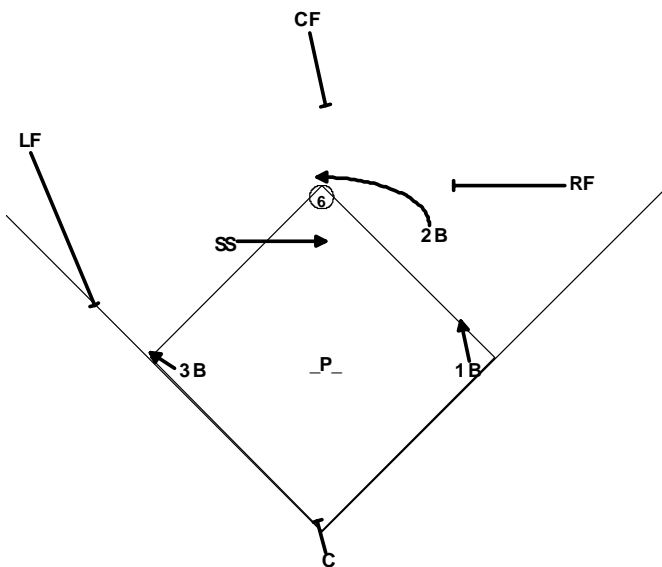

1ST & 3RD

BASIC PLAYS

(N) PLAY NUMBER

1B - FOLLOW RUNNER TOWARDS 2B

ON ② 2B CHECKS RUNNER AT 3B - GOING, CUT AND THROW HOME
NOT GOING, LET THROW GO THROUGH TO SS AT 2B

1ST & 3RD

5 PLAY

(N) PLAY NUMBER

SS CUTOFF THROW

1ST & 3RD

6 PLAY

(N) PLAY NUMBER

2B OUT AT 2B

1ST & 3RD

7 PLAY

(N) PLAY NUMBER

USE WHEN TEAM SHOWS BUNT ON 1ST & 3RD
SS - DELAY ON COVERING 3B