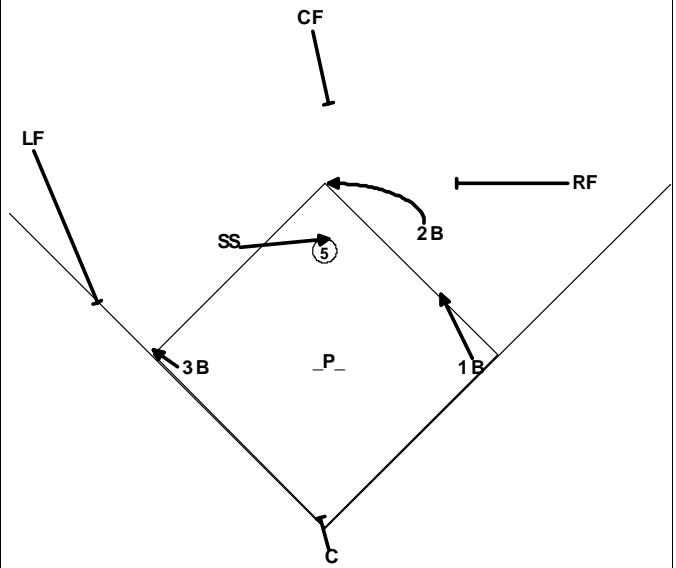

1ST & 3RD

BASIC PLAYS

(N) PLAY NUMBER

1B - FOLLOW RUNNER TOWARDS 2B

ON ② 2B CHECKS RUNNER AT 3B - GOING, CUT AND THROW HOME
NOT GOING, LET THROW GO THROUGH TO SS AT 2B

1ST & 3RD

5 PLAY

(N) PLAY NUMBER

SS CUTOFF THROW

1ST & 3RD

6 PLAY

(N) PLAY NUMBER

2B OUT AT 2B

1ST & 3RD

7 PLAY

(N) PLAY NUMBER

USE WHEN TEAM SHOWS BUNT ON 1ST & 3RD
SS - DELAY ON COVERING 3B